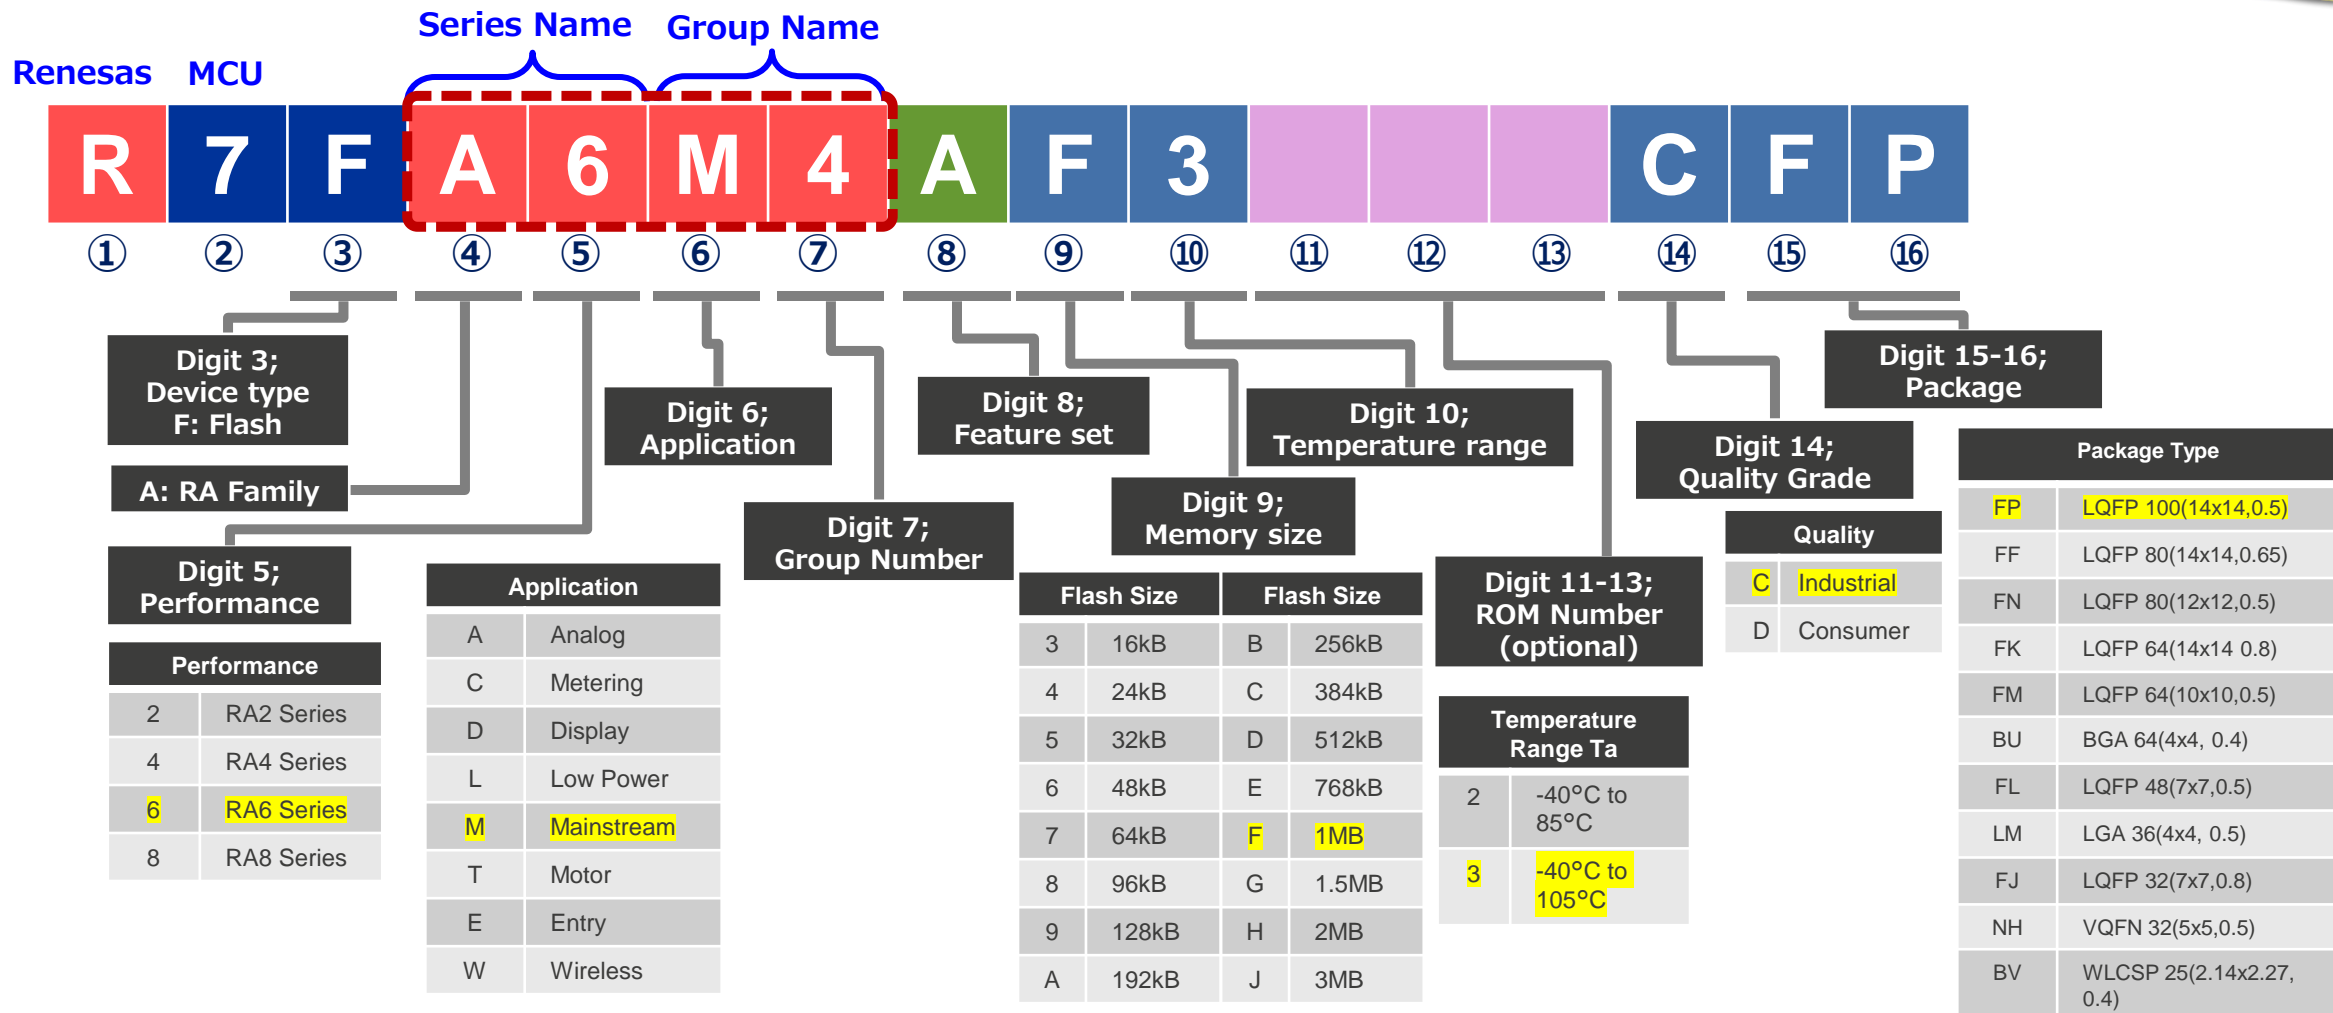

RENESAS RA6M4 PART NUMBER EXAMPLES (FOR REFERENCE)

Example