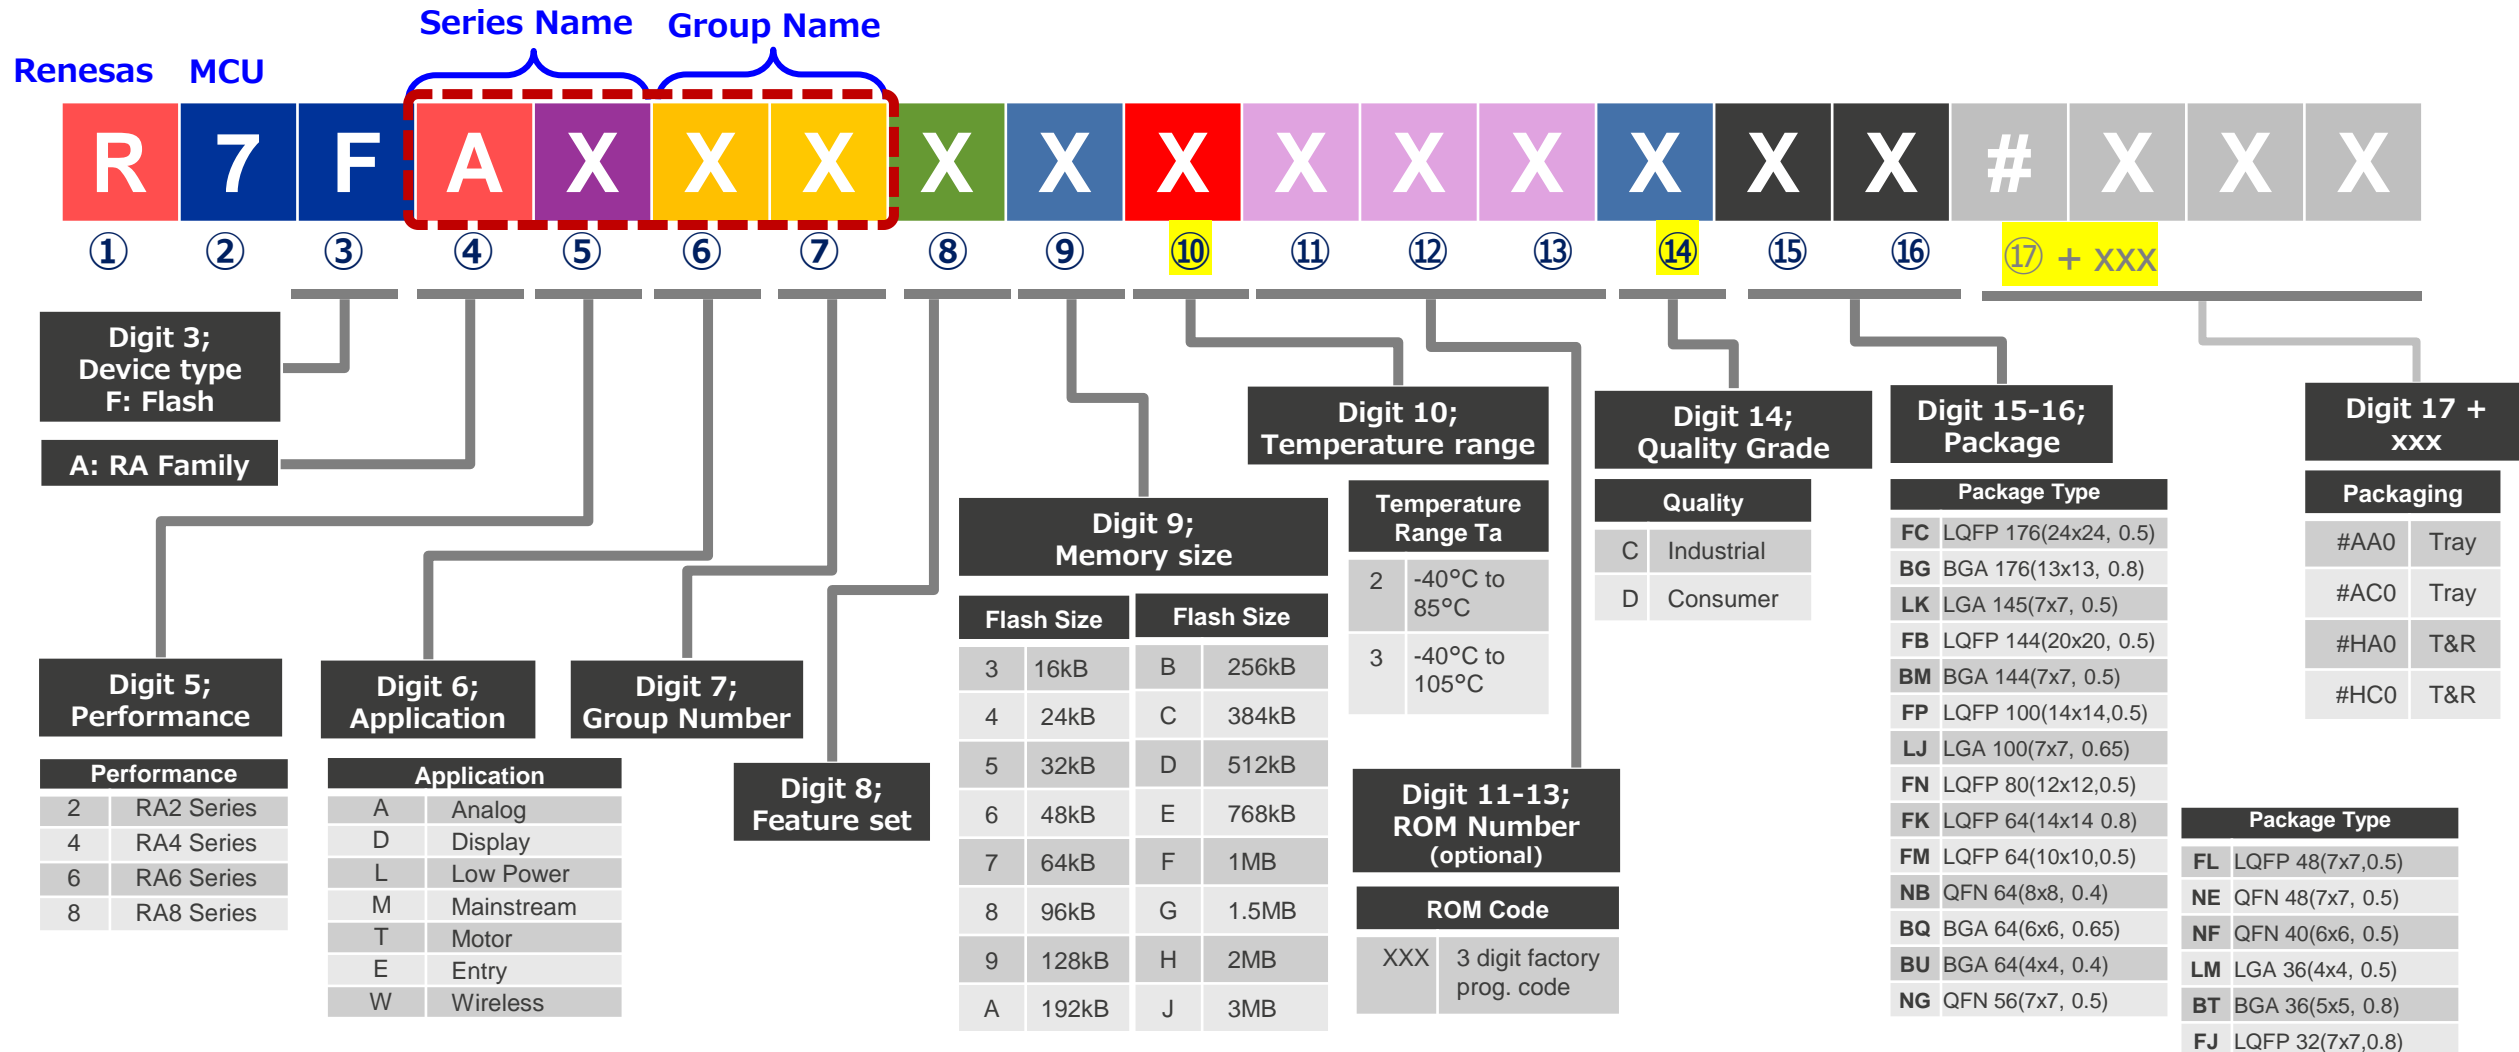

# NOMENCLATURE OVERVIEW

- **Family Name:** RA - Renesas Advanced
  - New 32-bit MCU with Arm Cortex-M Cores

- **Series Name:** (RA + 1 digit)

- Examples:
  - RA2 Series
  - RA4 Series

- **Group Name:** (RA + 3 digits)

- Examples:
  - RA2A1 Group
  - RA6M1 Group

# RENESAS RA FAMILY PART NUMBER STRUCTURE