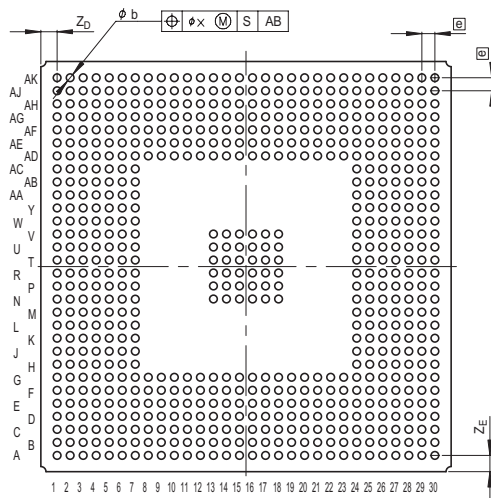

JEITA Package Code

RENESAS Code

Previous Code

MASS [Typ.]

P-BGA680-40x40-1.27

PRBG0680DA-A

680F7X-B

6.7g

| Reference Symbol | Dimension in Millimeters |       |      |
|------------------|--------------------------|-------|------|
|                  | Min                      | Nom   | Max  |
| D                | 39.8                     | 40.0  | 40.2 |
| E                | 39.8                     | 40.0  | 40.2 |
| A                | —                        | —     | 2.8  |
| A <sub>1</sub>   | 0.5                      | 0.6   | 0.7  |
| Ⓜ                | —                        | 1.27  | —    |
| b                | 0.6                      | 0.75  | 0.9  |
| x                | —                        | —     | 0.30 |
| y                | —                        | —     | 0.20 |
| Z <sub>D</sub>   | —                        | 1.585 | —    |
| Z <sub>E</sub>   | —                        | 1.585 | —    |
| D <sub>1</sub>   | 37.3                     | 37.5  | 37.7 |
| E <sub>1</sub>   | 37.3                     | 37.5  | 37.7 |