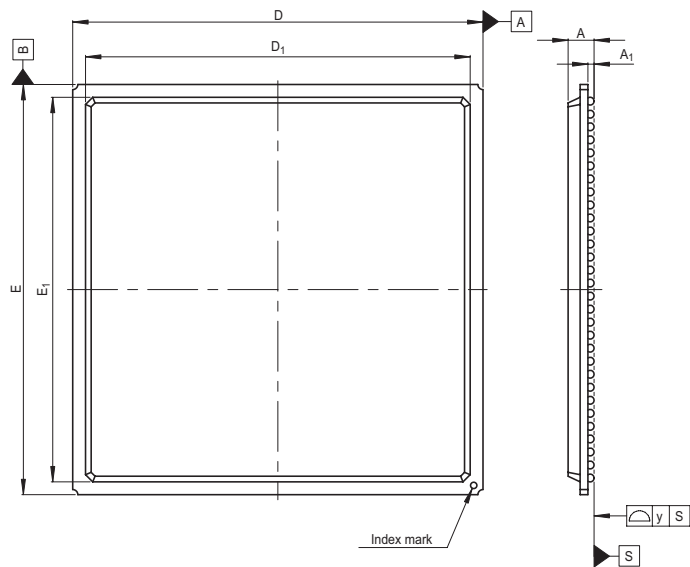

JEITA Package Code

RENESAS Code

Previous Code

MASS [Typ.]

P-BGA680-40x40-1.27

PRBG0680DA-A

680F7X-B

6.7g

| Reference Symbol | Dimension in Millimeters |       |      |
|------------------|--------------------------|-------|------|
|                  | Min                      | Nom   | Max  |
| D                | 39.8                     | 40.0  | 40.2 |
| E                | 39.8                     | 40.0  | 40.2 |
| A                | —                        | —     | 2.8  |
| A <sub>1</sub>   | 0.5                      | 0.6   | 0.7  |
| Ⓜ                | —                        | 1.27  | —    |
| b                | 0.6                      | 0.75  | 0.9  |
| x                | —                        | —     | 0.30 |
| y                | —                        | —     | 0.20 |
| Z <sub>D</sub>   | —                        | 1.585 | —    |
| Z <sub>E</sub>   | —                        | 1.585 | —    |
| D <sub>1</sub>   | 37.3                     | 37.5  | 37.7 |
| E <sub>1</sub>   | 37.3                     | 37.5  | 37.7 |