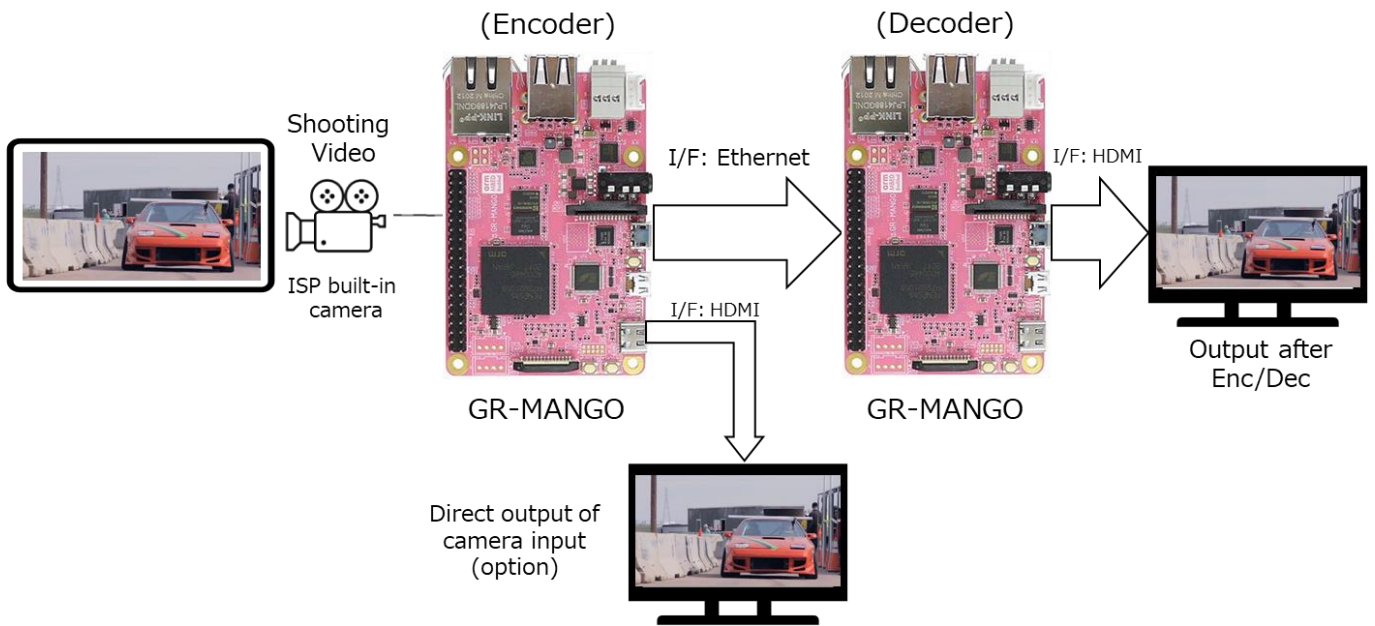

### Solution Summary

- TMC’s H.264 codec based on its original algorithm “DMNA” features high image quality and low CPU load, and it has been adopted in various camera systems, media players, etc.
- TMC has successfully developed an H264 encoder / decoder compliant to DRP which realized a half of the CPU load of the conventional one.
- TMC’s DRP compliant H.264 Codec achieves low load, low latency, and high quality images.

### Graphics/ Diagrams

**H.264 WVGA 30fps encoder with DRP-compliant realizes less than 50% CPU load !**

Example of hybrid processing: H.264 Encoder

### RZ/A2M CPU Load

## H264 with DRP Demo on GR-MANGO

Ram usage with picture size WVGA (800×480)

- Realizes H264 WVGA/30fps encoding with **less than 50% CPU load**
- **Low-latency of 0.1 sec.**
- **Clear and smooth image**