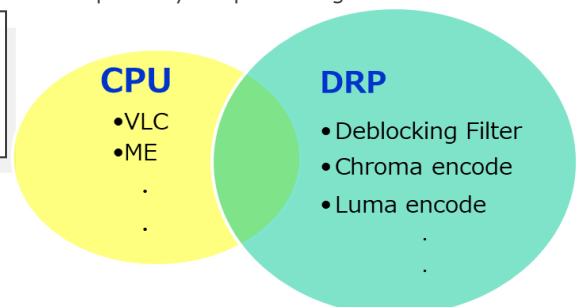

Graphics/ Diagrams

H.264 WVGA 30fps encoder with DRP-compliant realizes less than 50% CPU load !

Example of hybrid processing: H.264 Encoder