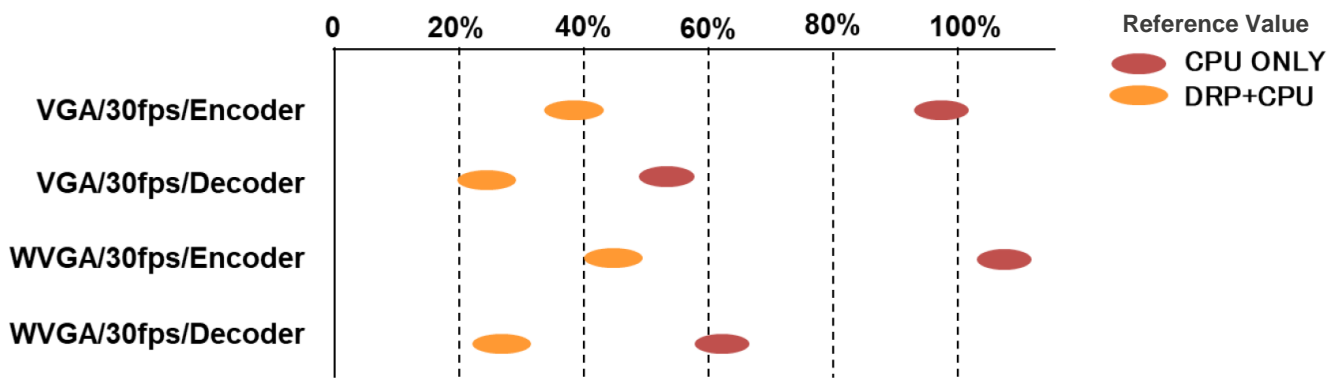

RZ/A2M CPU Load

Target Markets and Applications

- Home Appliance
- Home Security
- Door Phone

<https://www.tmath.co.jp/index_en.html>